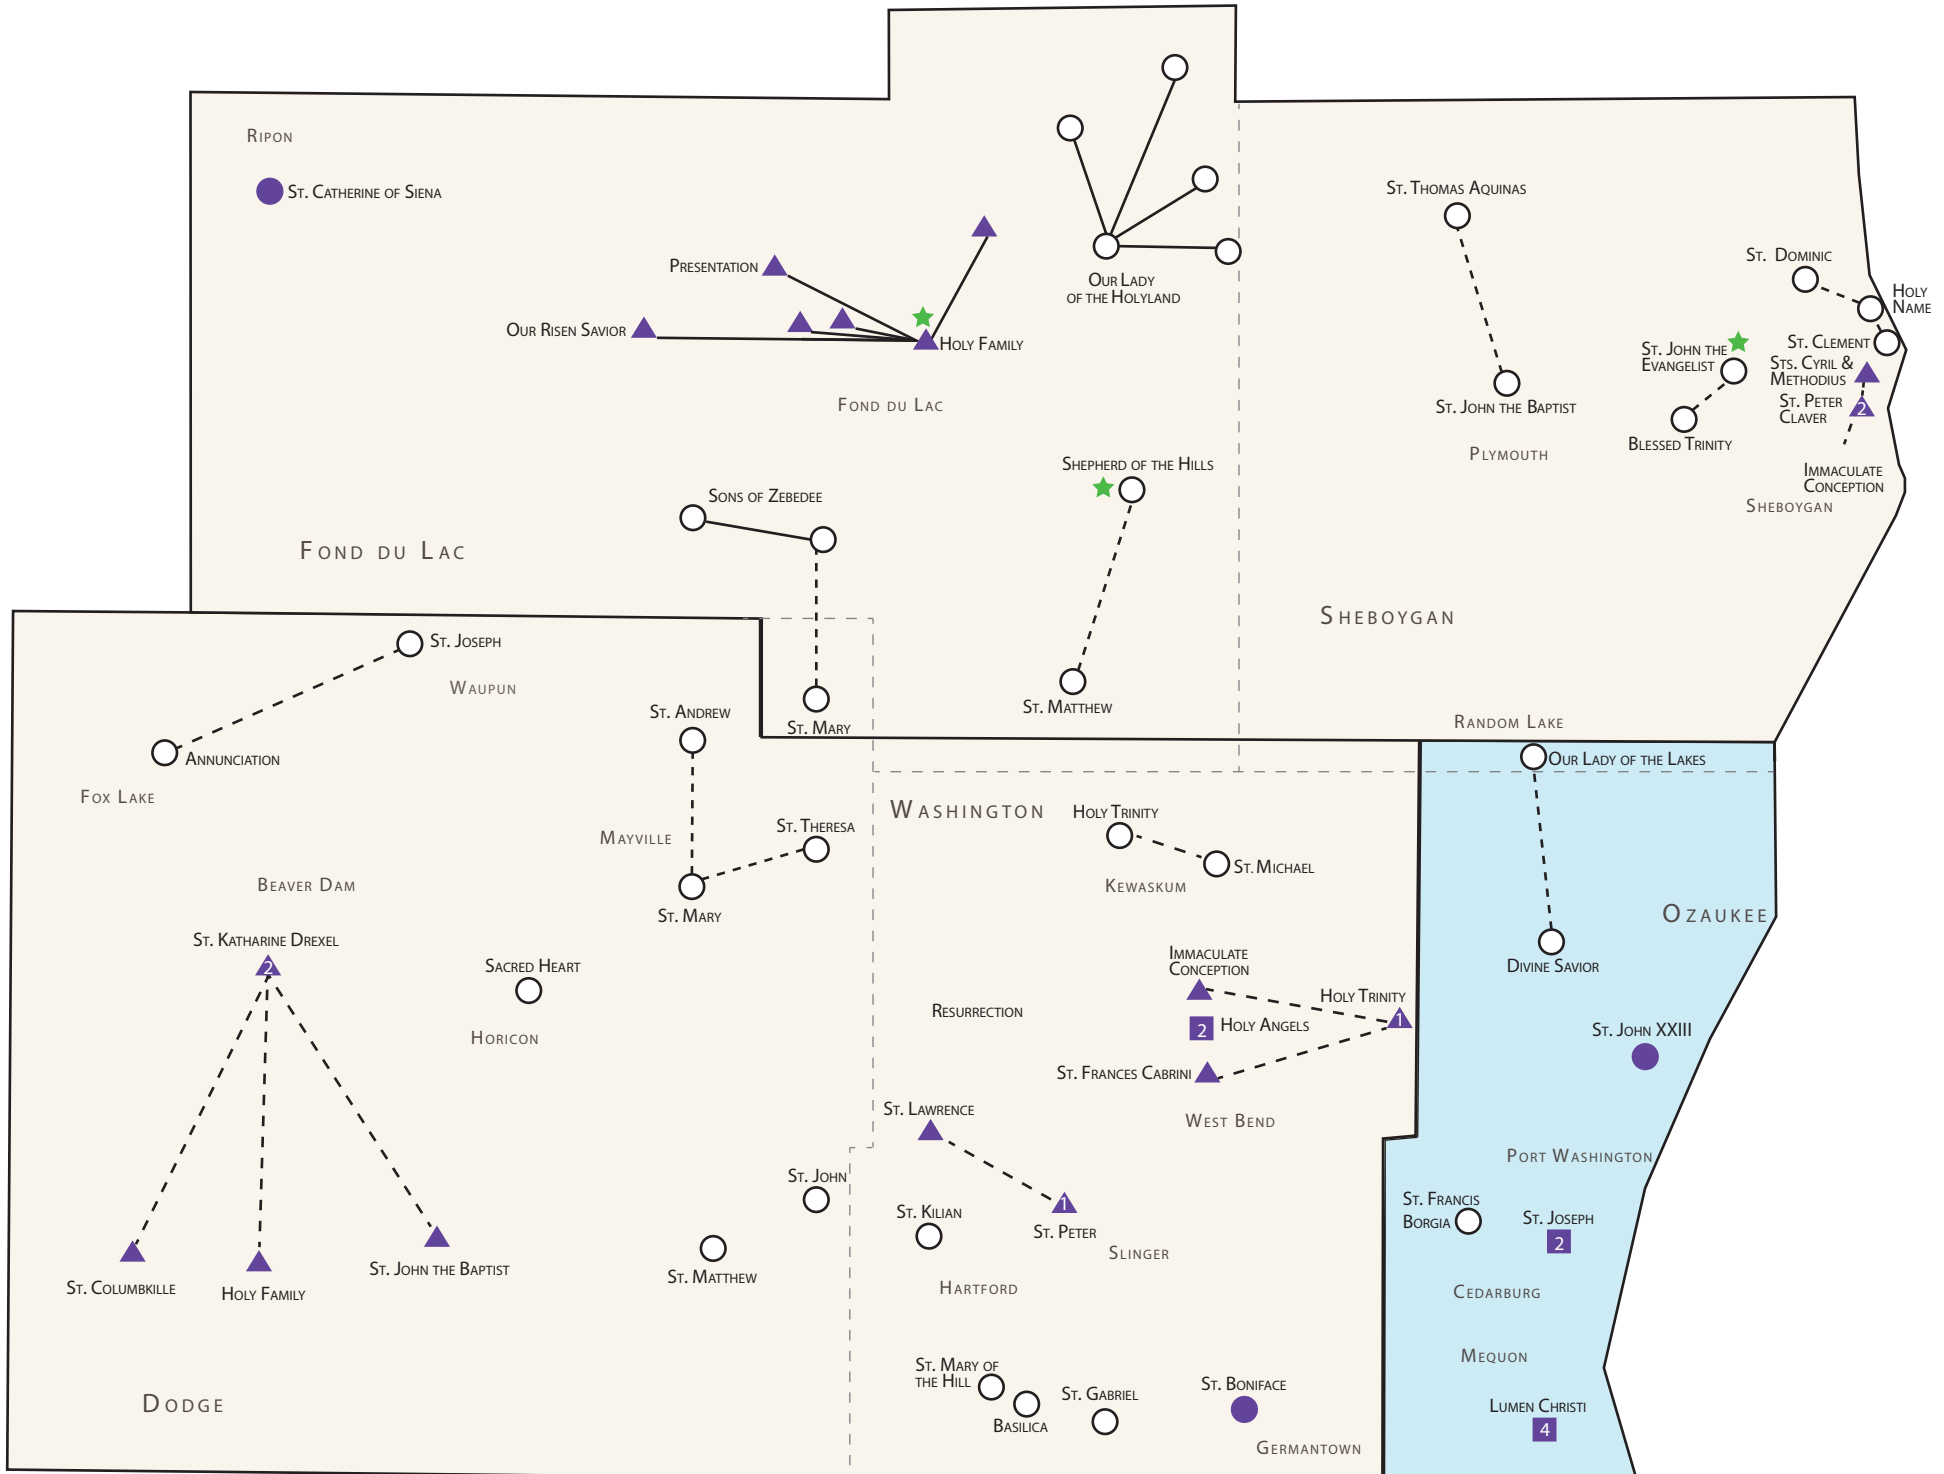

# DEACONS SERVING IN THE ARCHDIOCESE OF MILWAUKEE

**LEGEND**

**MAP LABELS**

- PARISH NAME
- CITY NAME
- COUNTY - - - - -

**PARISH DESIGNATIONS**

- NO DEACON ○
- ONE DEACON ●
- SHARED DEACON(S) ▲
- TWO OR MORE DEACONS ■
- DIACONAL CANDIDATE ★

**PARISH GROUPINGS**

- MERGED ———
- COLLABORATING - - - - -

**VICARIATES**

- FOND DU LAC, SHEBOYGAN, ODGE AND WASHINGTON
- WAUKESHA WEST AND WAUKESHA EAST
- OZAUKEE, MILWAUKEE NE AND MILWAUKEE NW
- MILWAUKEE SW AND MILWAUKEE SE
- WALWORTH, RACINE AND KENOSHA