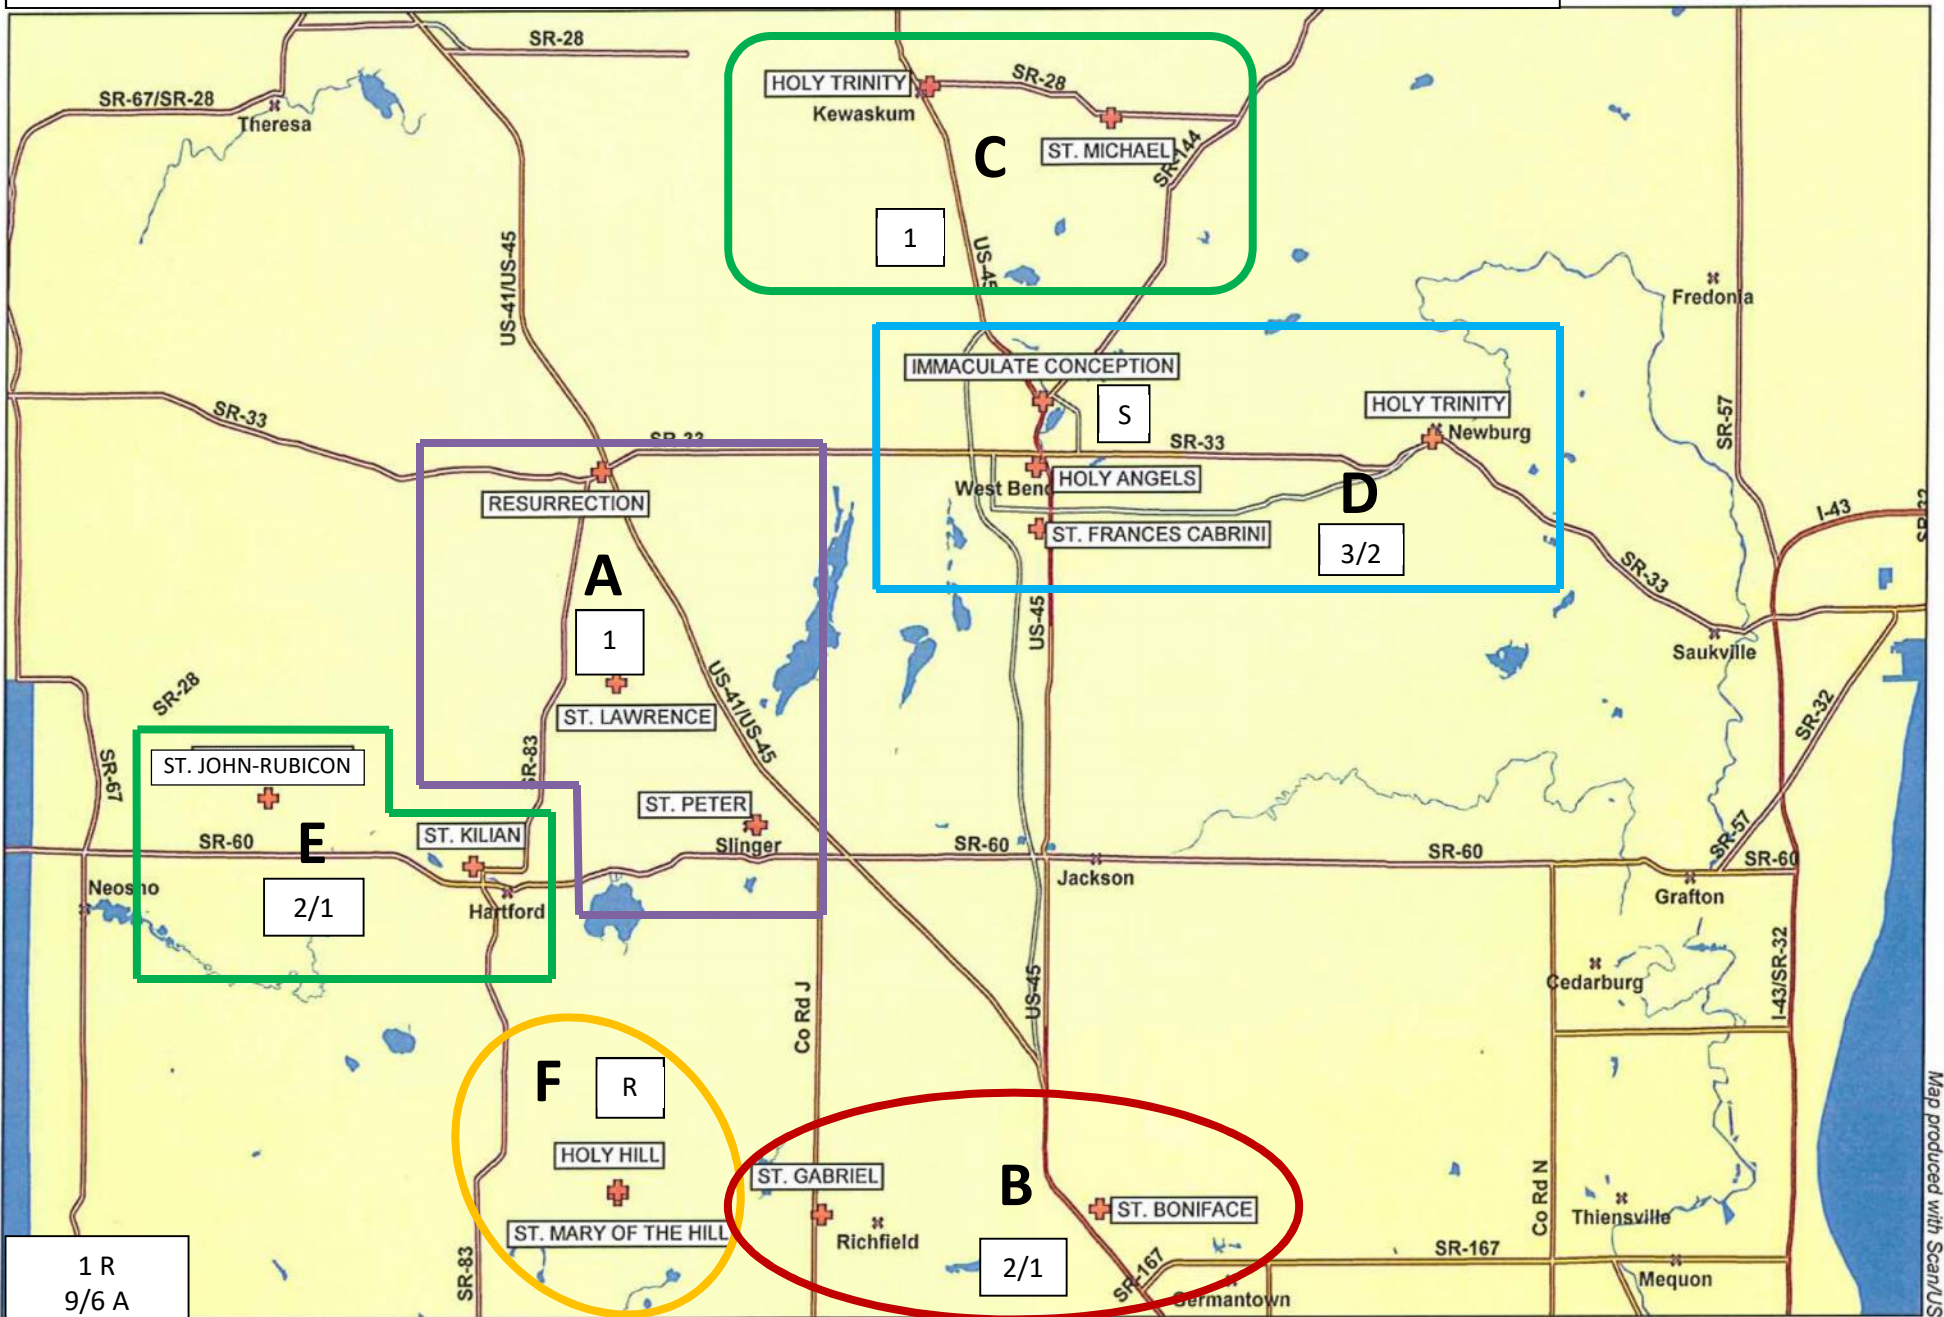

DEANERY DODGE-WASHINGTON—MULTI-PARISH PROJECTIONS FOR 2020

Scan/US, Inc.

1 R
9/6 A
S = Spanish

15

Archdiocese of Milwaukee – Office for Missionary Planning and Leadership

08/18/17

Map produced with Scan/US