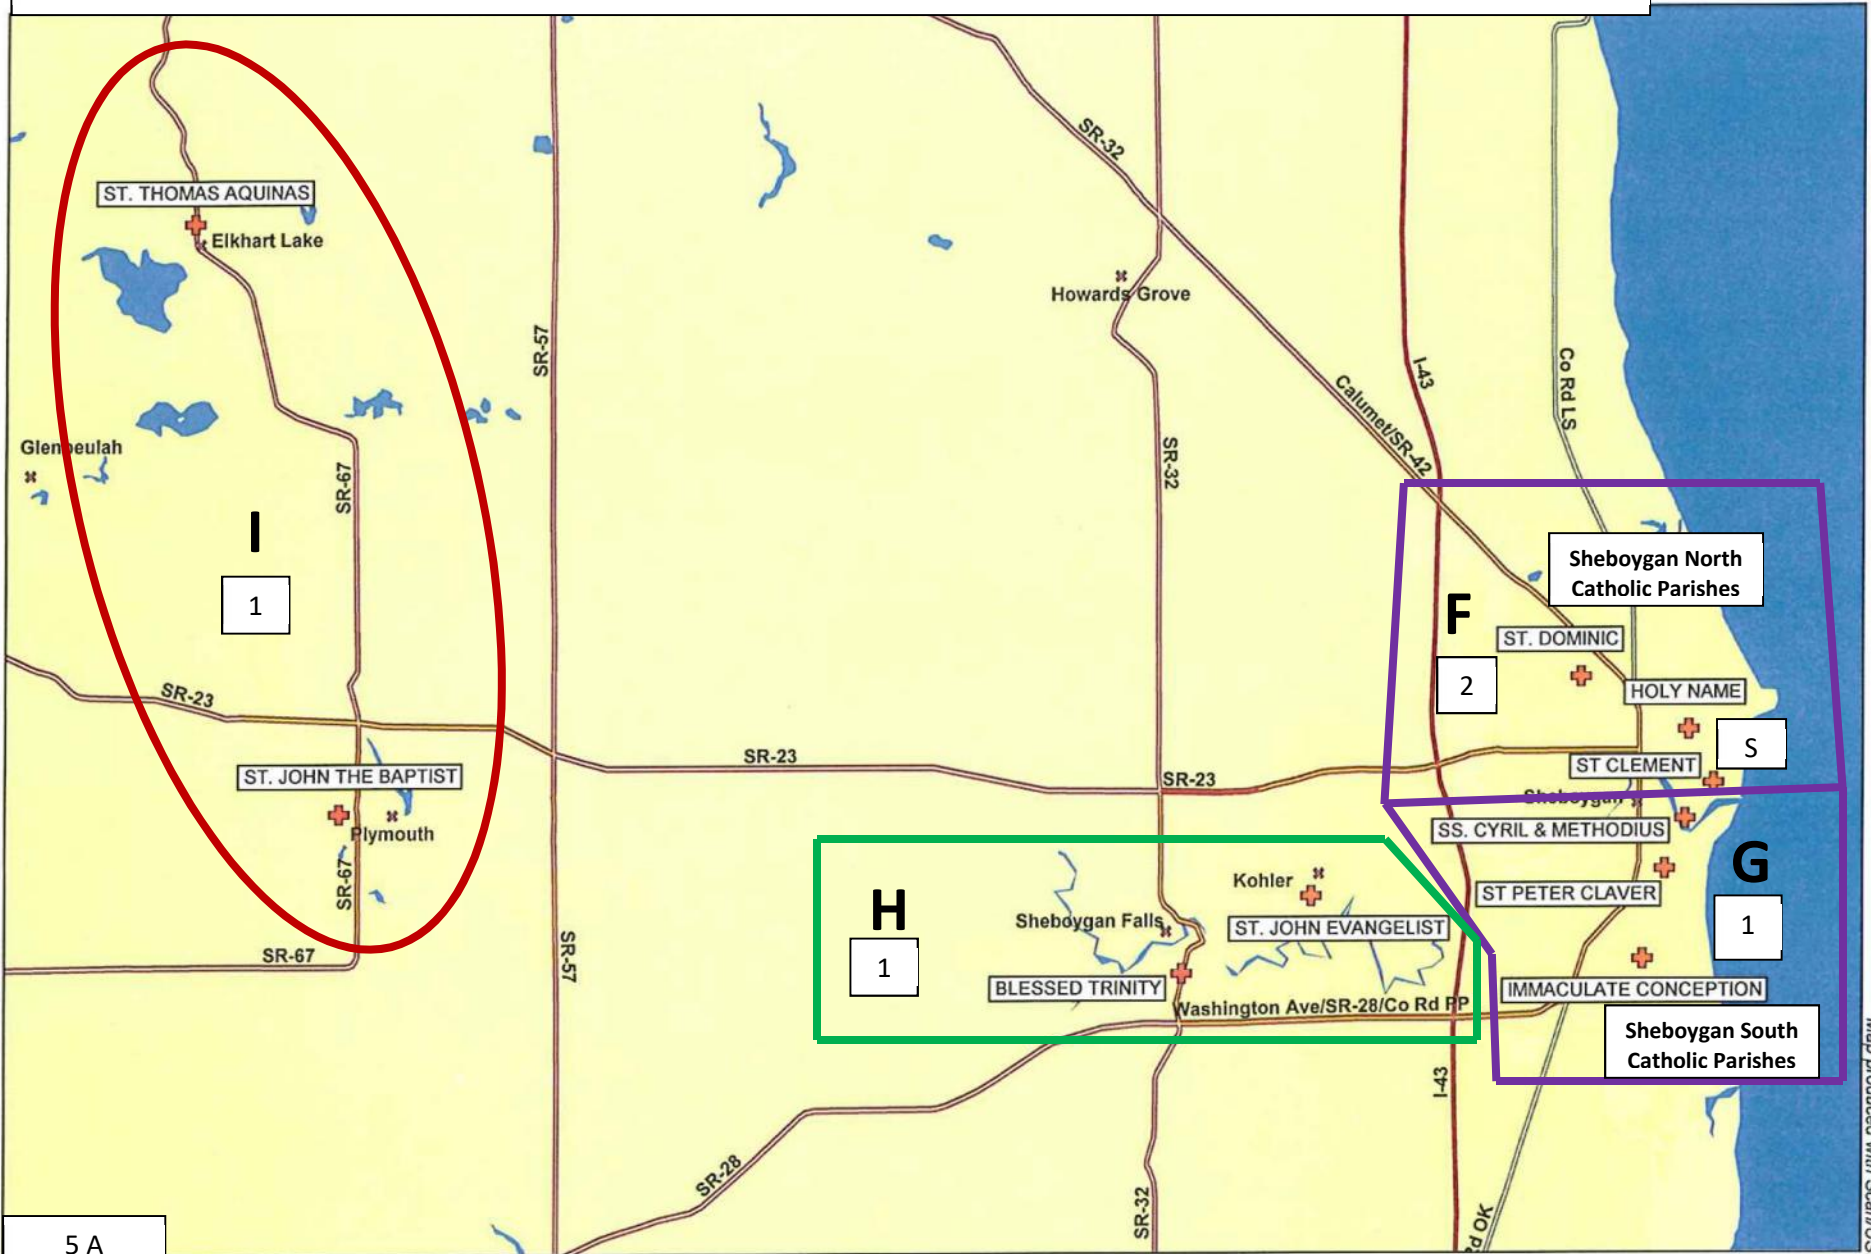

# DEANERY FOND DU LAC-SHEBOYGAN-MULTI-PARISH PROJECTIONS FOR 2020

Scan/US, Inc.

5 A  
S=Spanish

Archdiocese of Milwaukee – Office for Missionary Planning and Leadership

07/16/18

Map produced with Scan/US