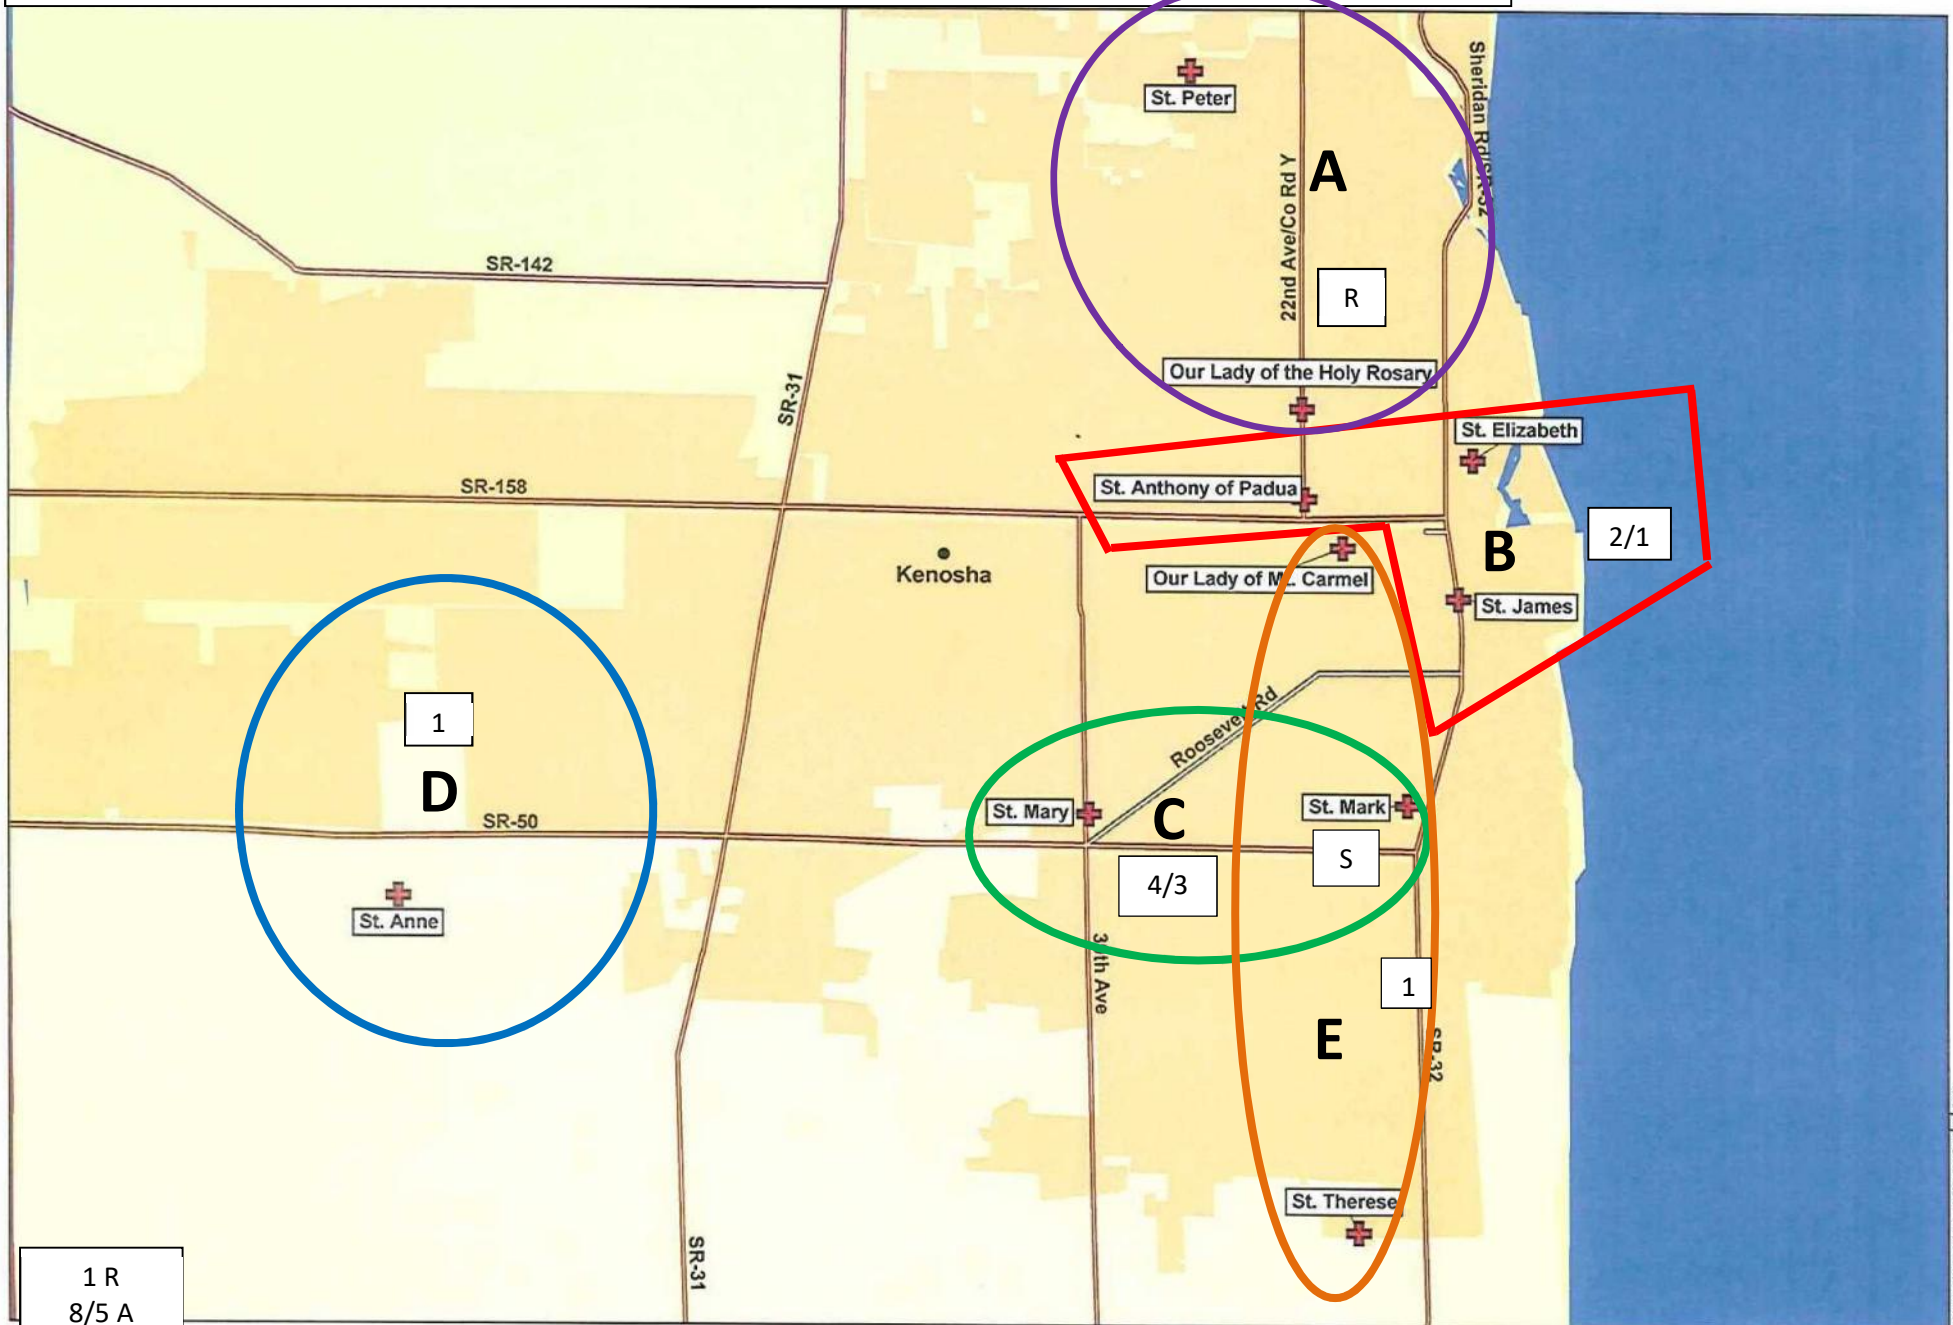

# DEANERY KENOSHA – MULTI-PARISH PROJECTIONS FOR 2020

Scan/US, Inc.

1 R  
8/5 A  
S=Spanish

10

Archdiocese of Milwaukee – Office for Missionary Planning and Leadership

07/17/19

Map produced with Scan/US