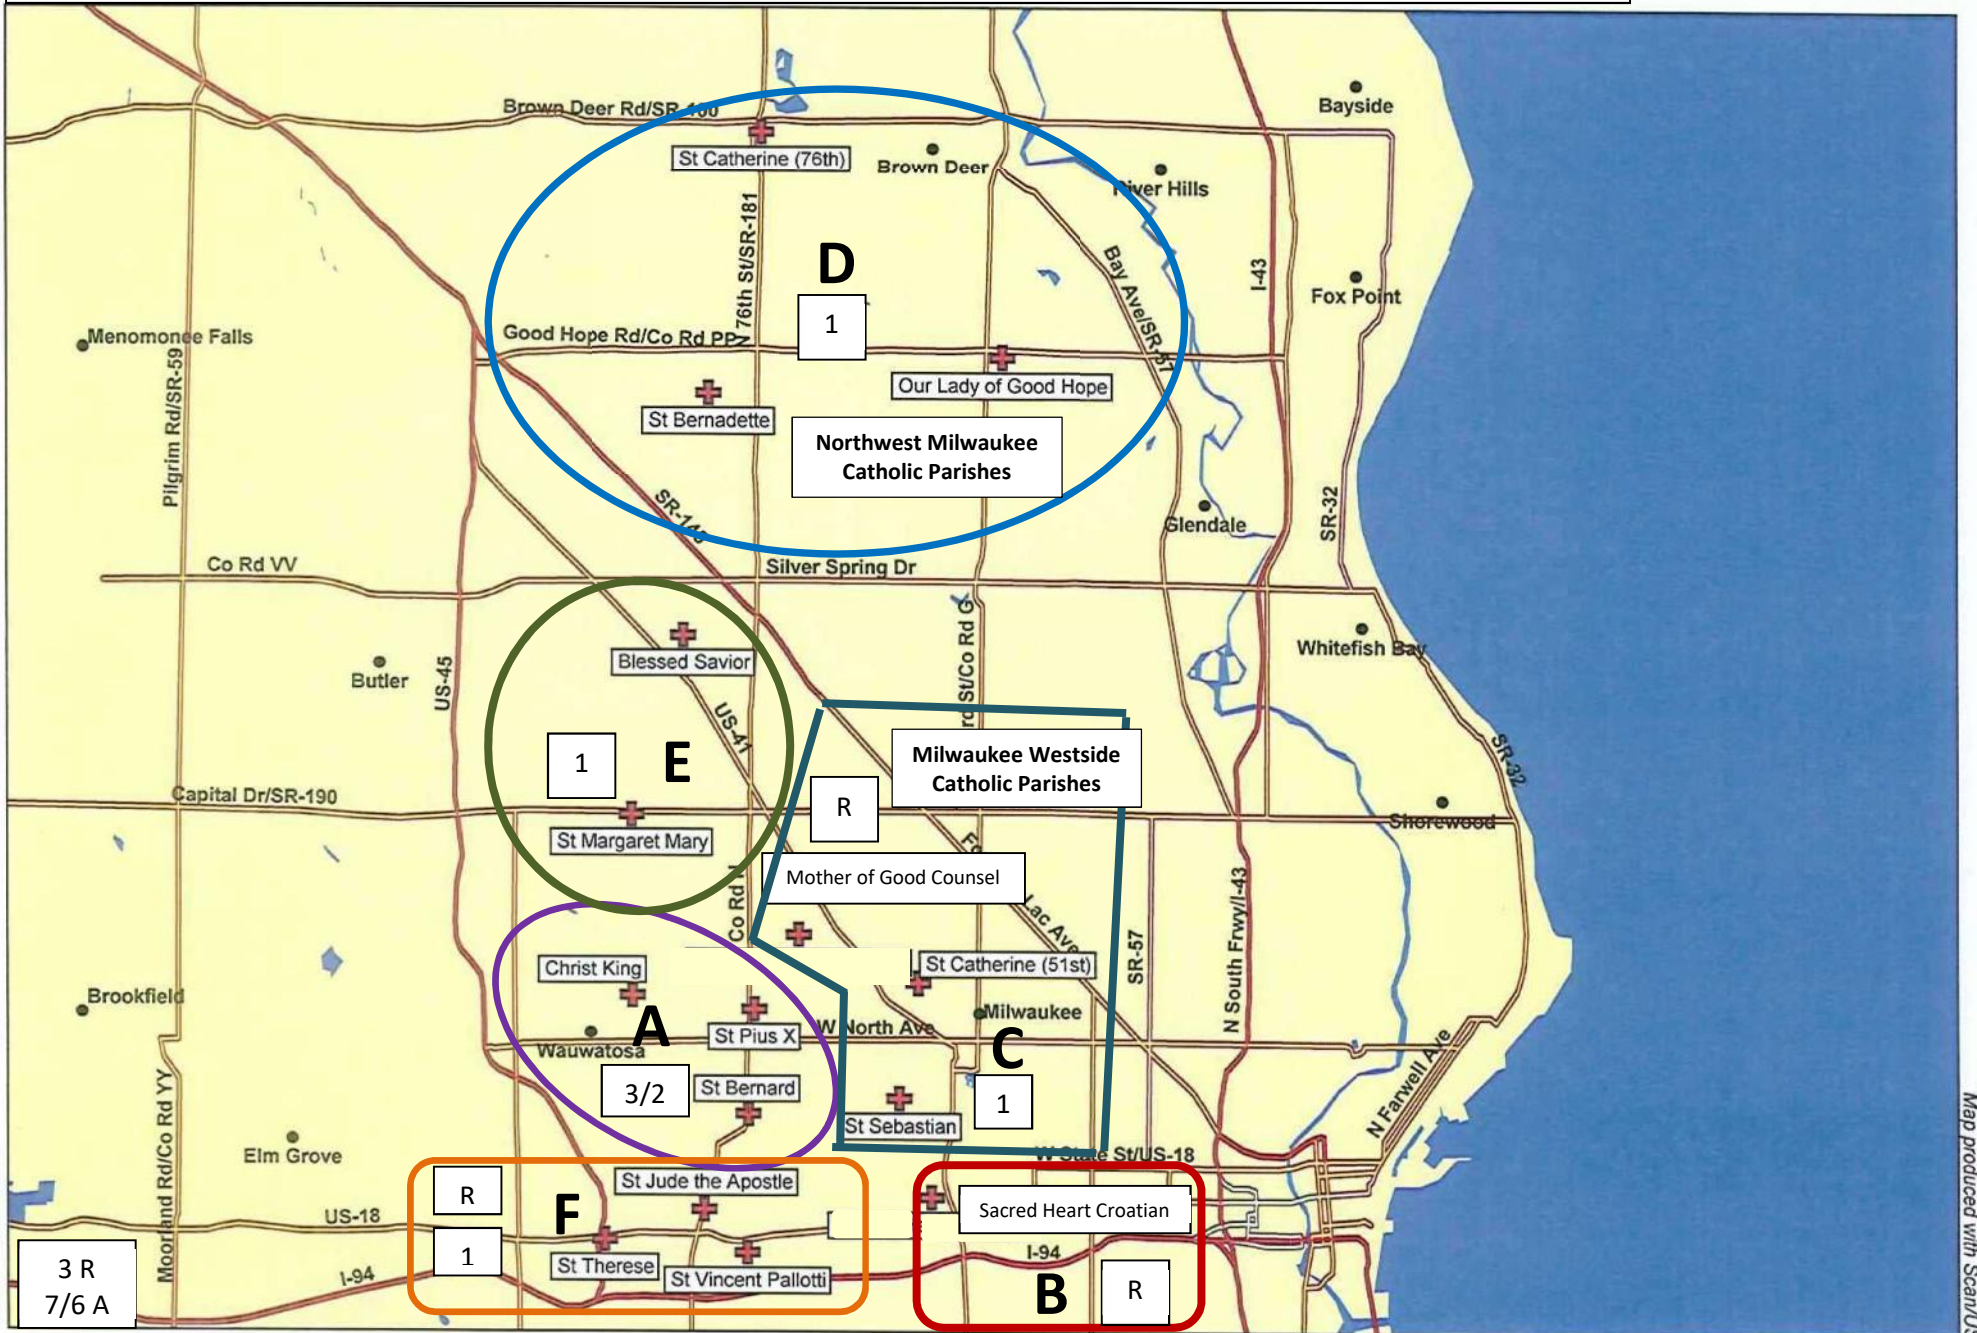

DEANERY MILWAUKEE NORTHWEST – MULTI-PARISH PROJECTIONS FOR 2020

Scan/US, Inc.

3 R
7/6 A

20

08/18/17

Map produced with Scan/US