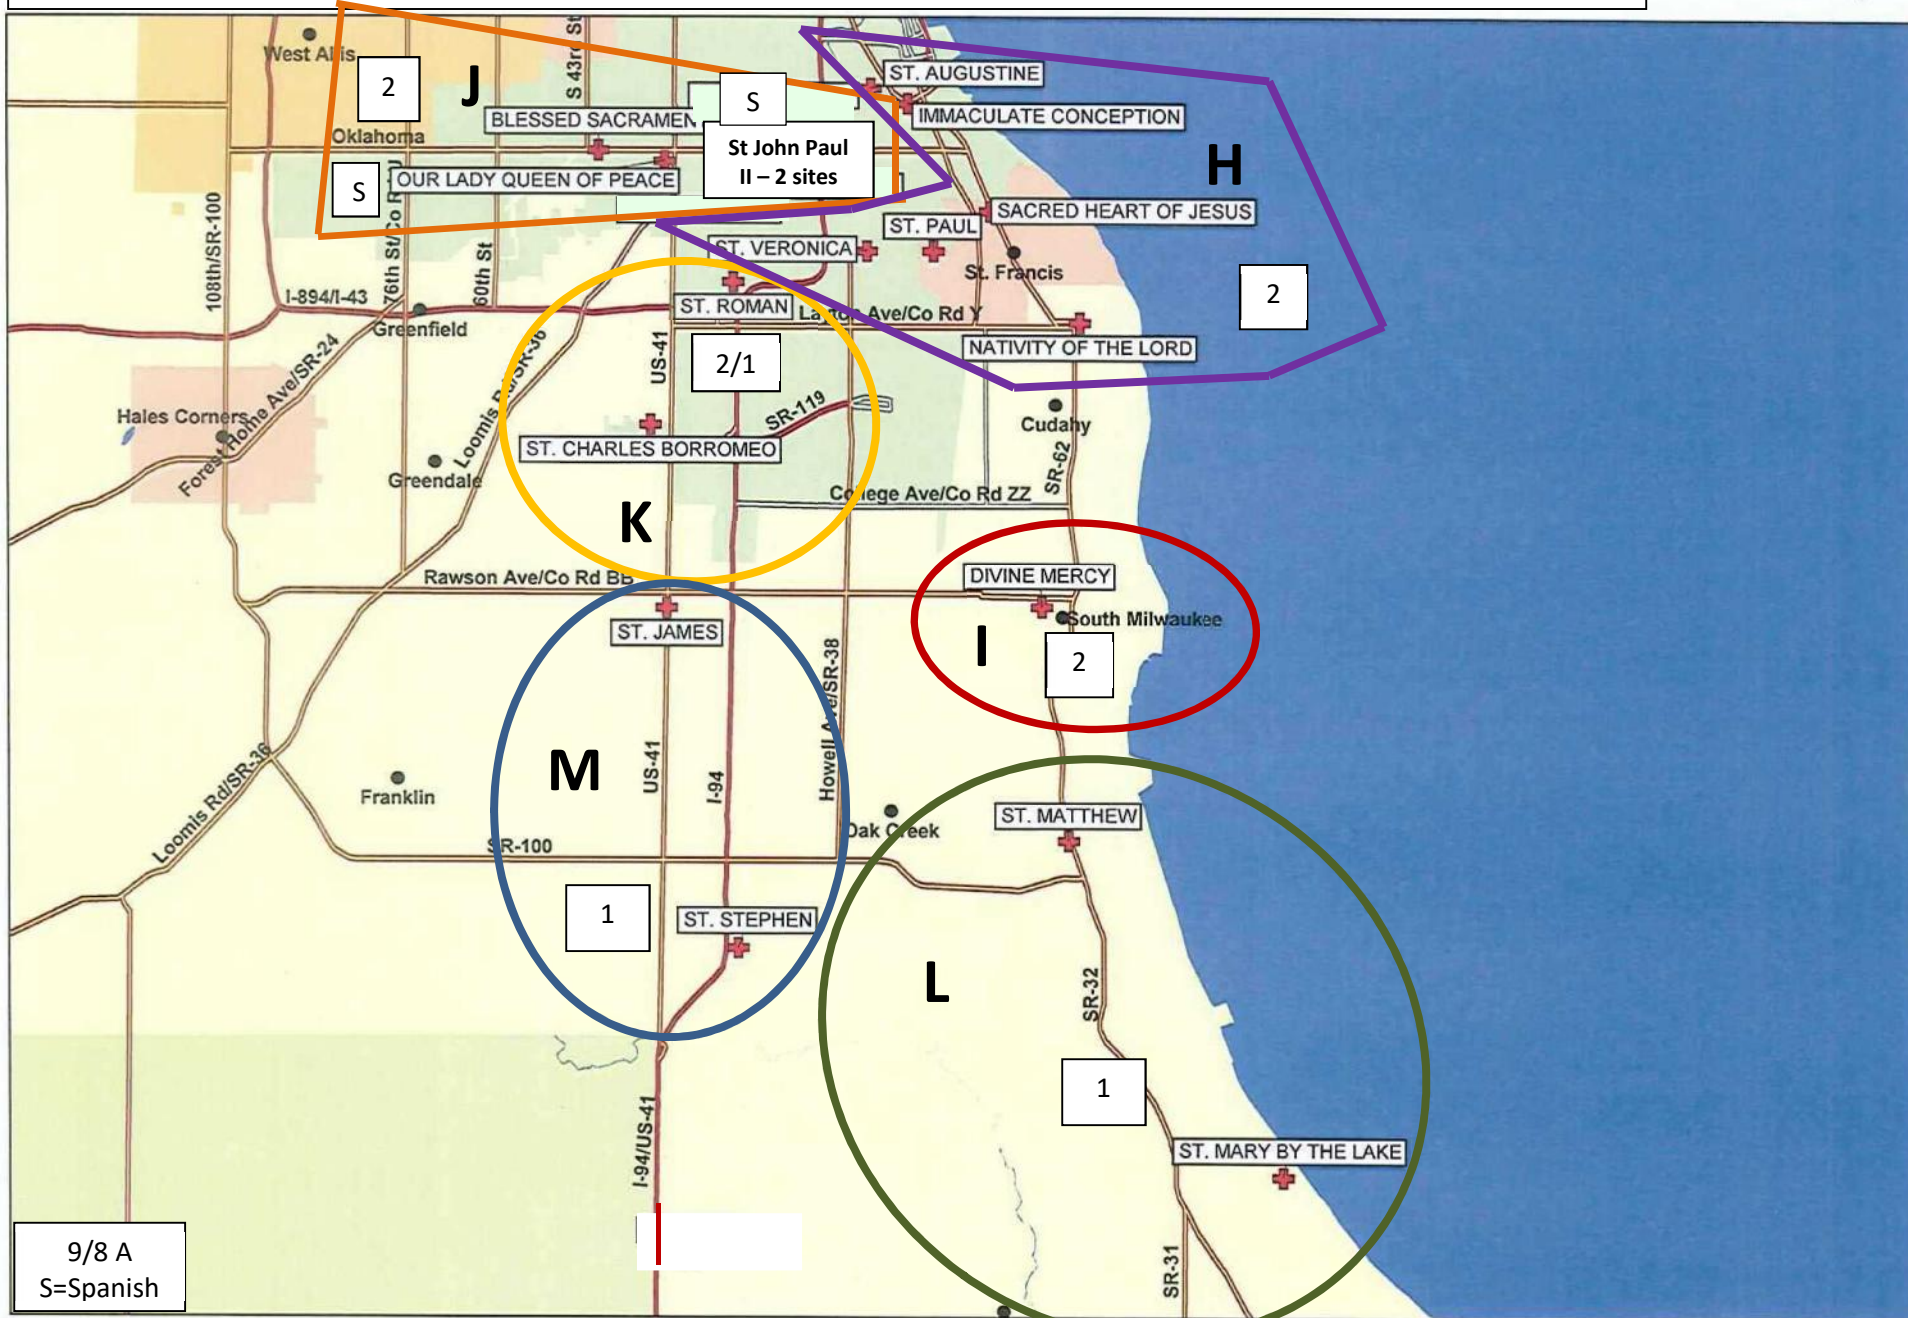

DEANERY MILWAUKEE SOUTHEAST – MULTI-PARISH PROJECTIONS FOR 2020

Scan/US, Inc.

9/8 A
S=Spanish

Map produced with Scan/US