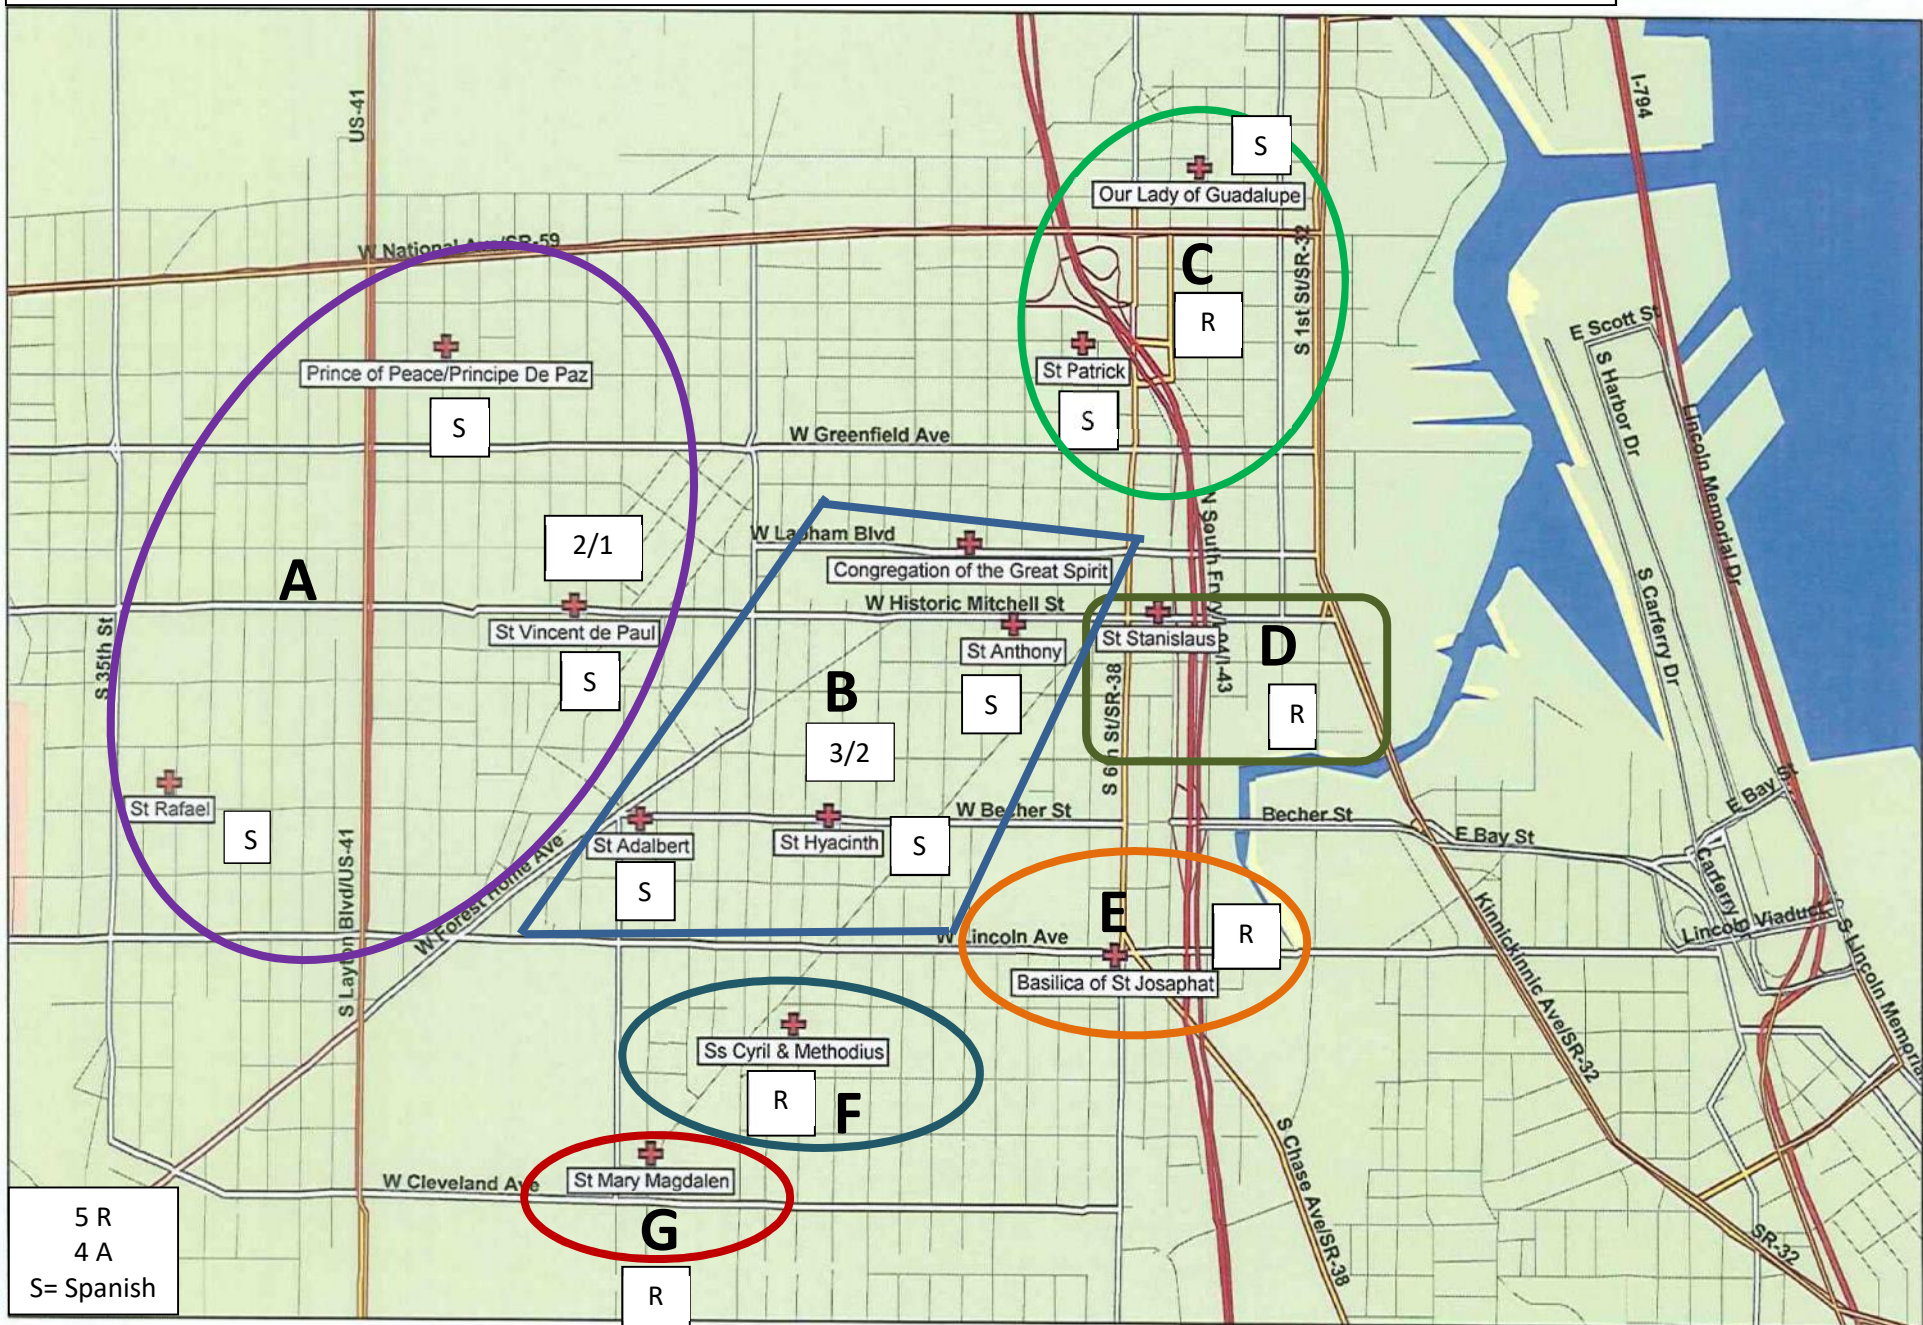

# DEANERY MILWAUKEE SOUTHEAST – MULTI-PARISH PROJECTIONS FOR 2020

Scan/US, Inc.

5 R  
4 A  
S= Spanish

Map produced with Scan/US