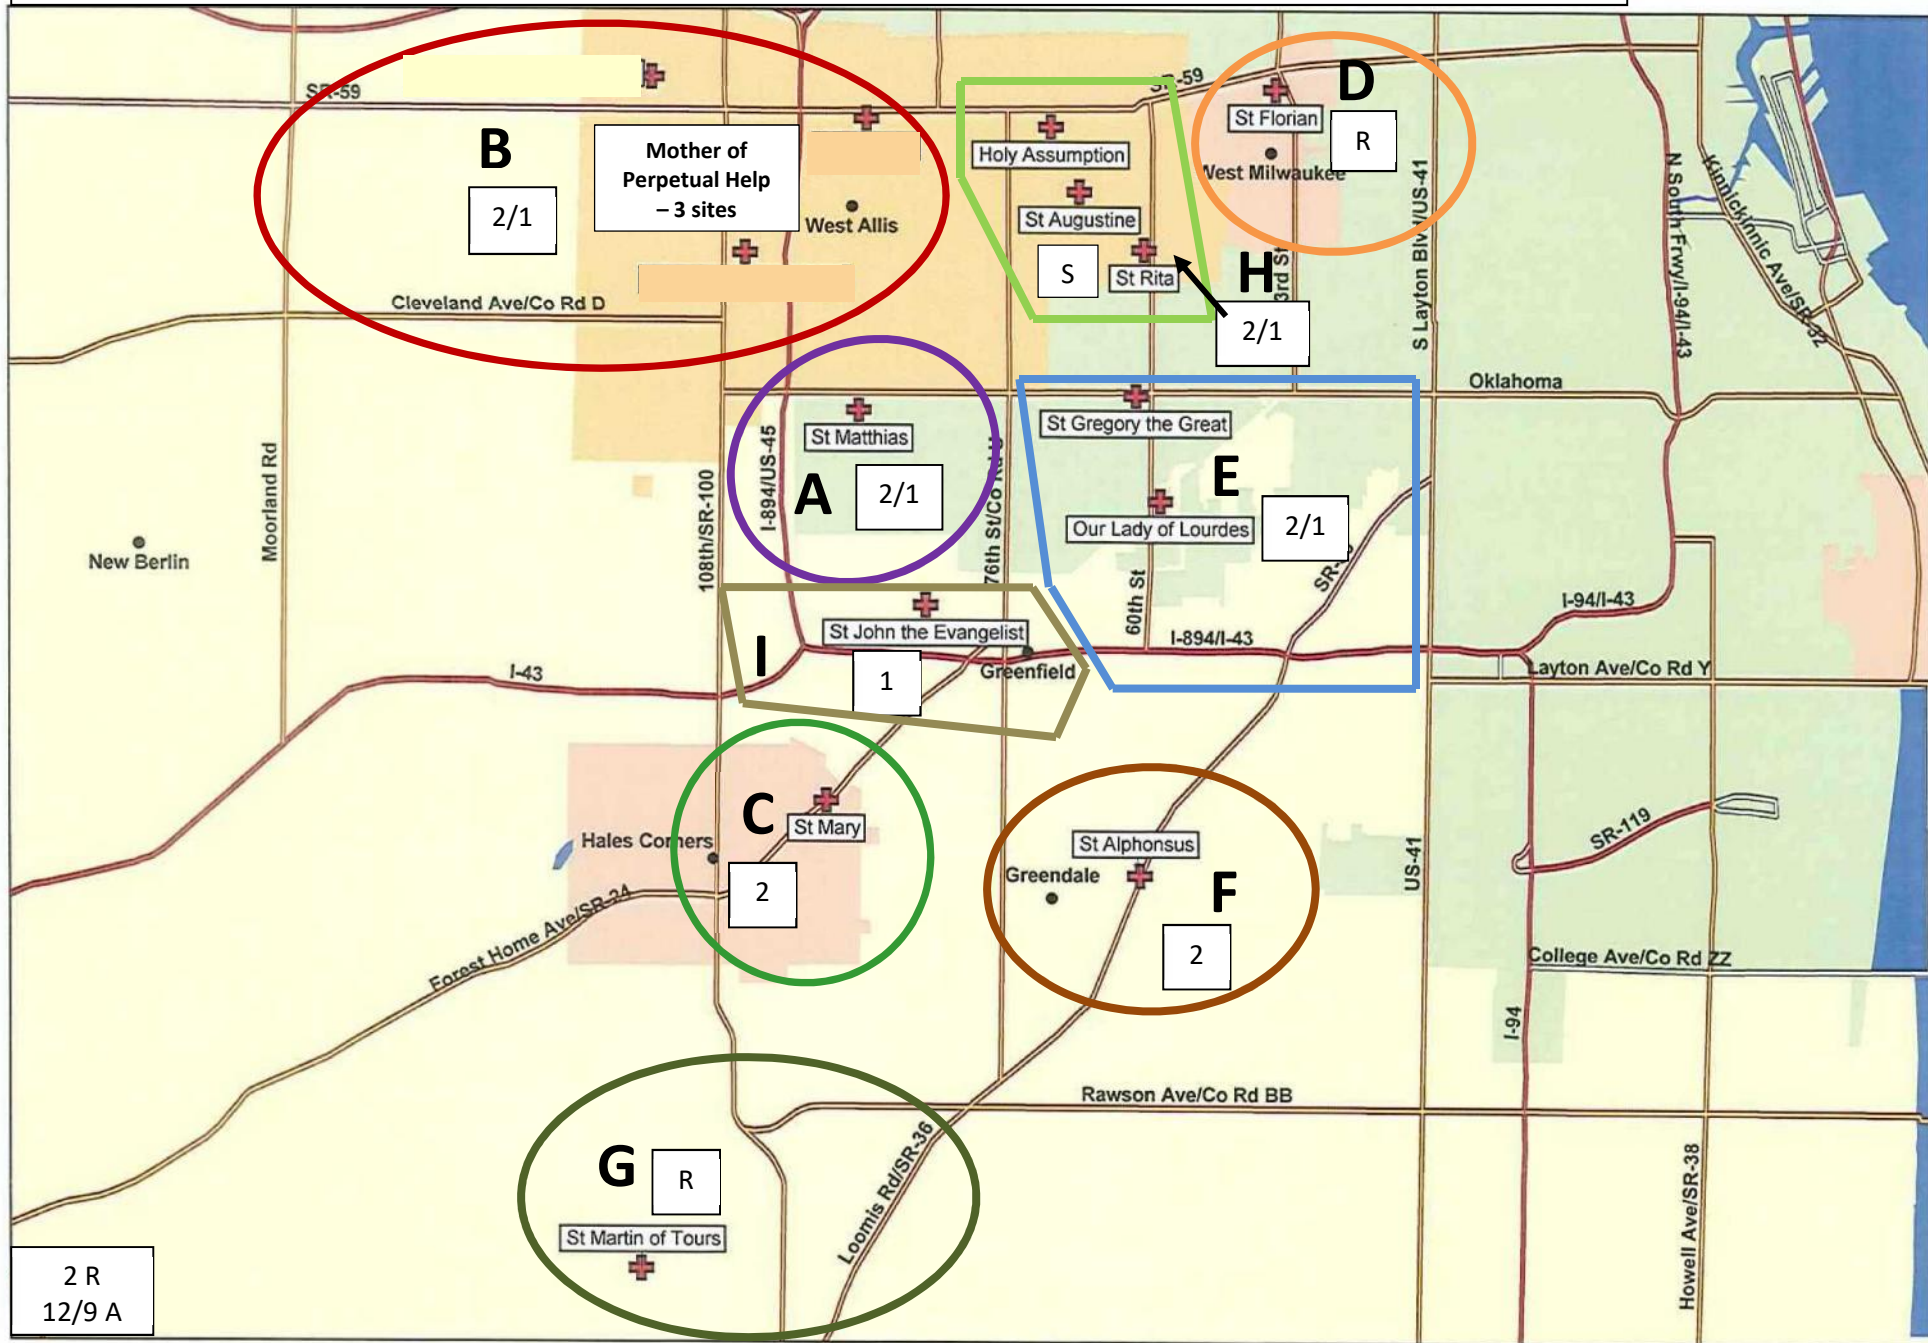

# DEANERY MILWAUKEE SOUTHWEST – MULTI-PARISH PROJECTIONS FOR 2020

Scan/US, Inc.

2 R  
12/9 A

Map produced with Scan/US