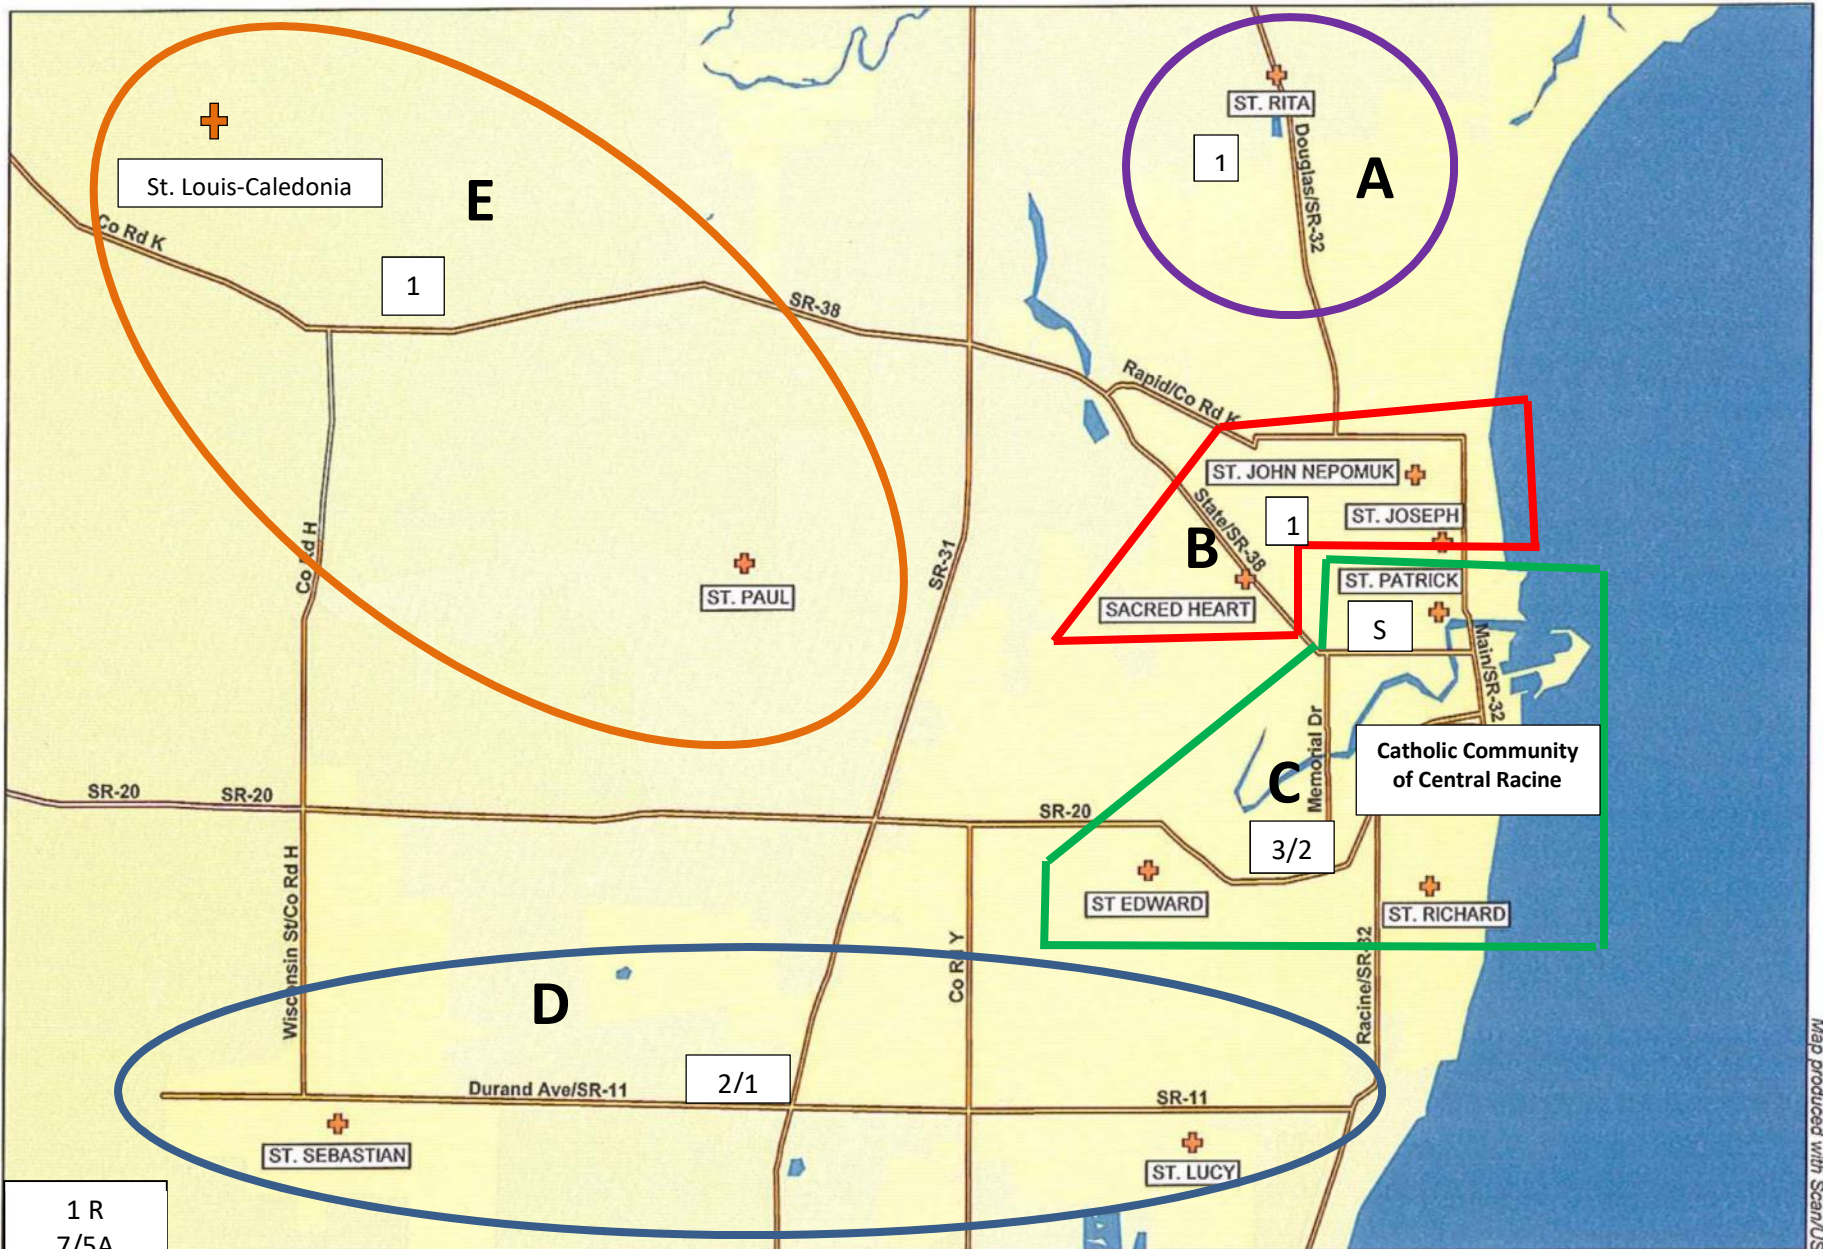

# Deanery Racine – Multi-Parish Projections for 2020

Scan/US, Inc.

Map produced with Scan/US

1 R  
7/5A  
S=Spanish

Archdiocese of Milwaukee – Office for Missionary Planning and Leadership

07/17/19