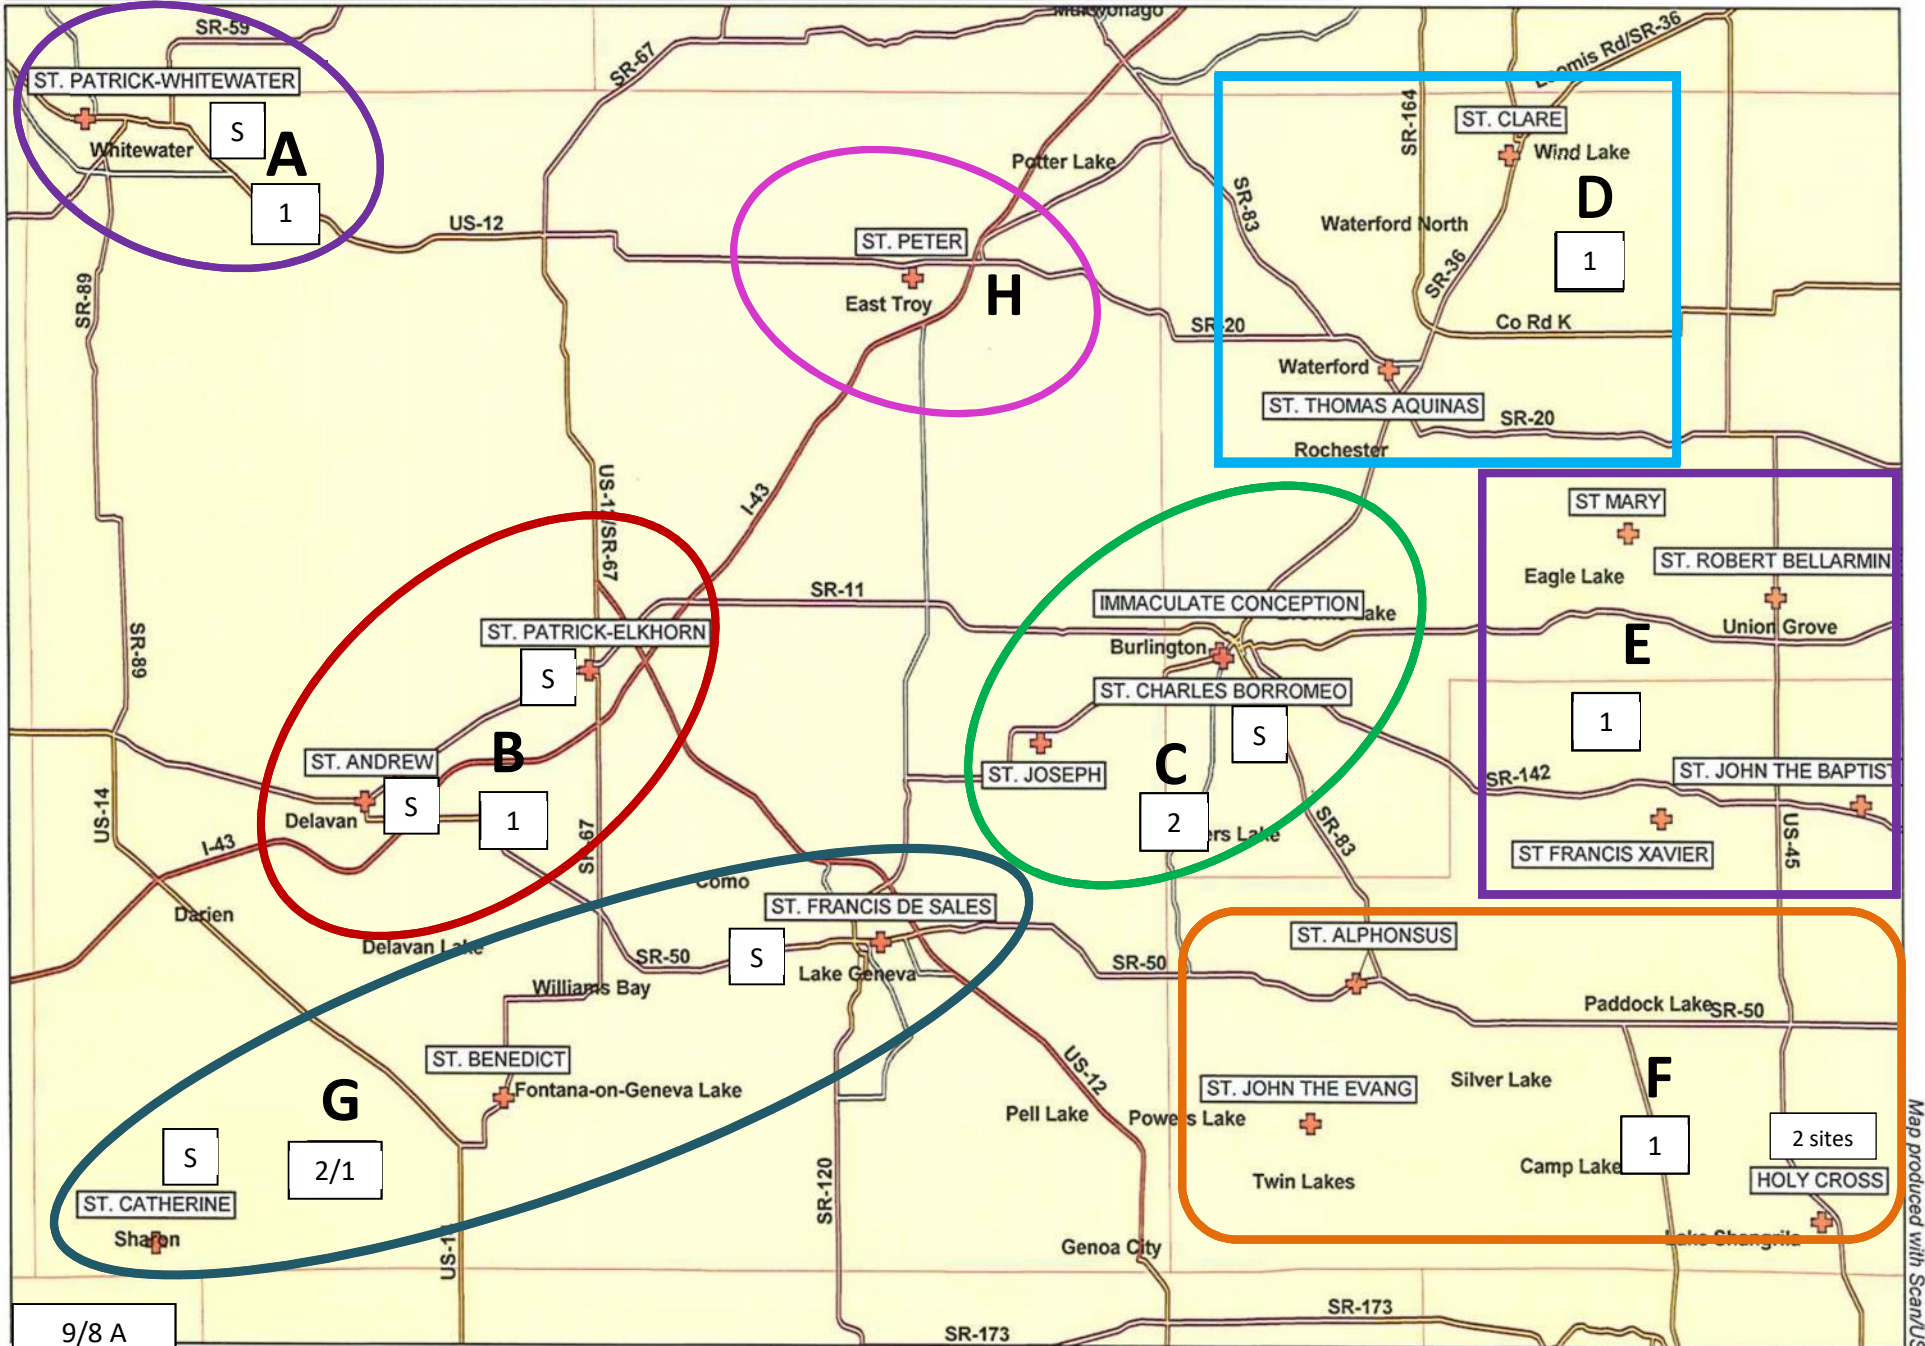

DEANERY WALWORTH – MULTI-PARISH PROJECTIONS FOR 2020

Scan/US, Inc.

9/8 A
S=Spanish

Archdiocese of Milwaukee – Office for Missionary Planning and Leadership

07/17/19

Map produced with Scan/US