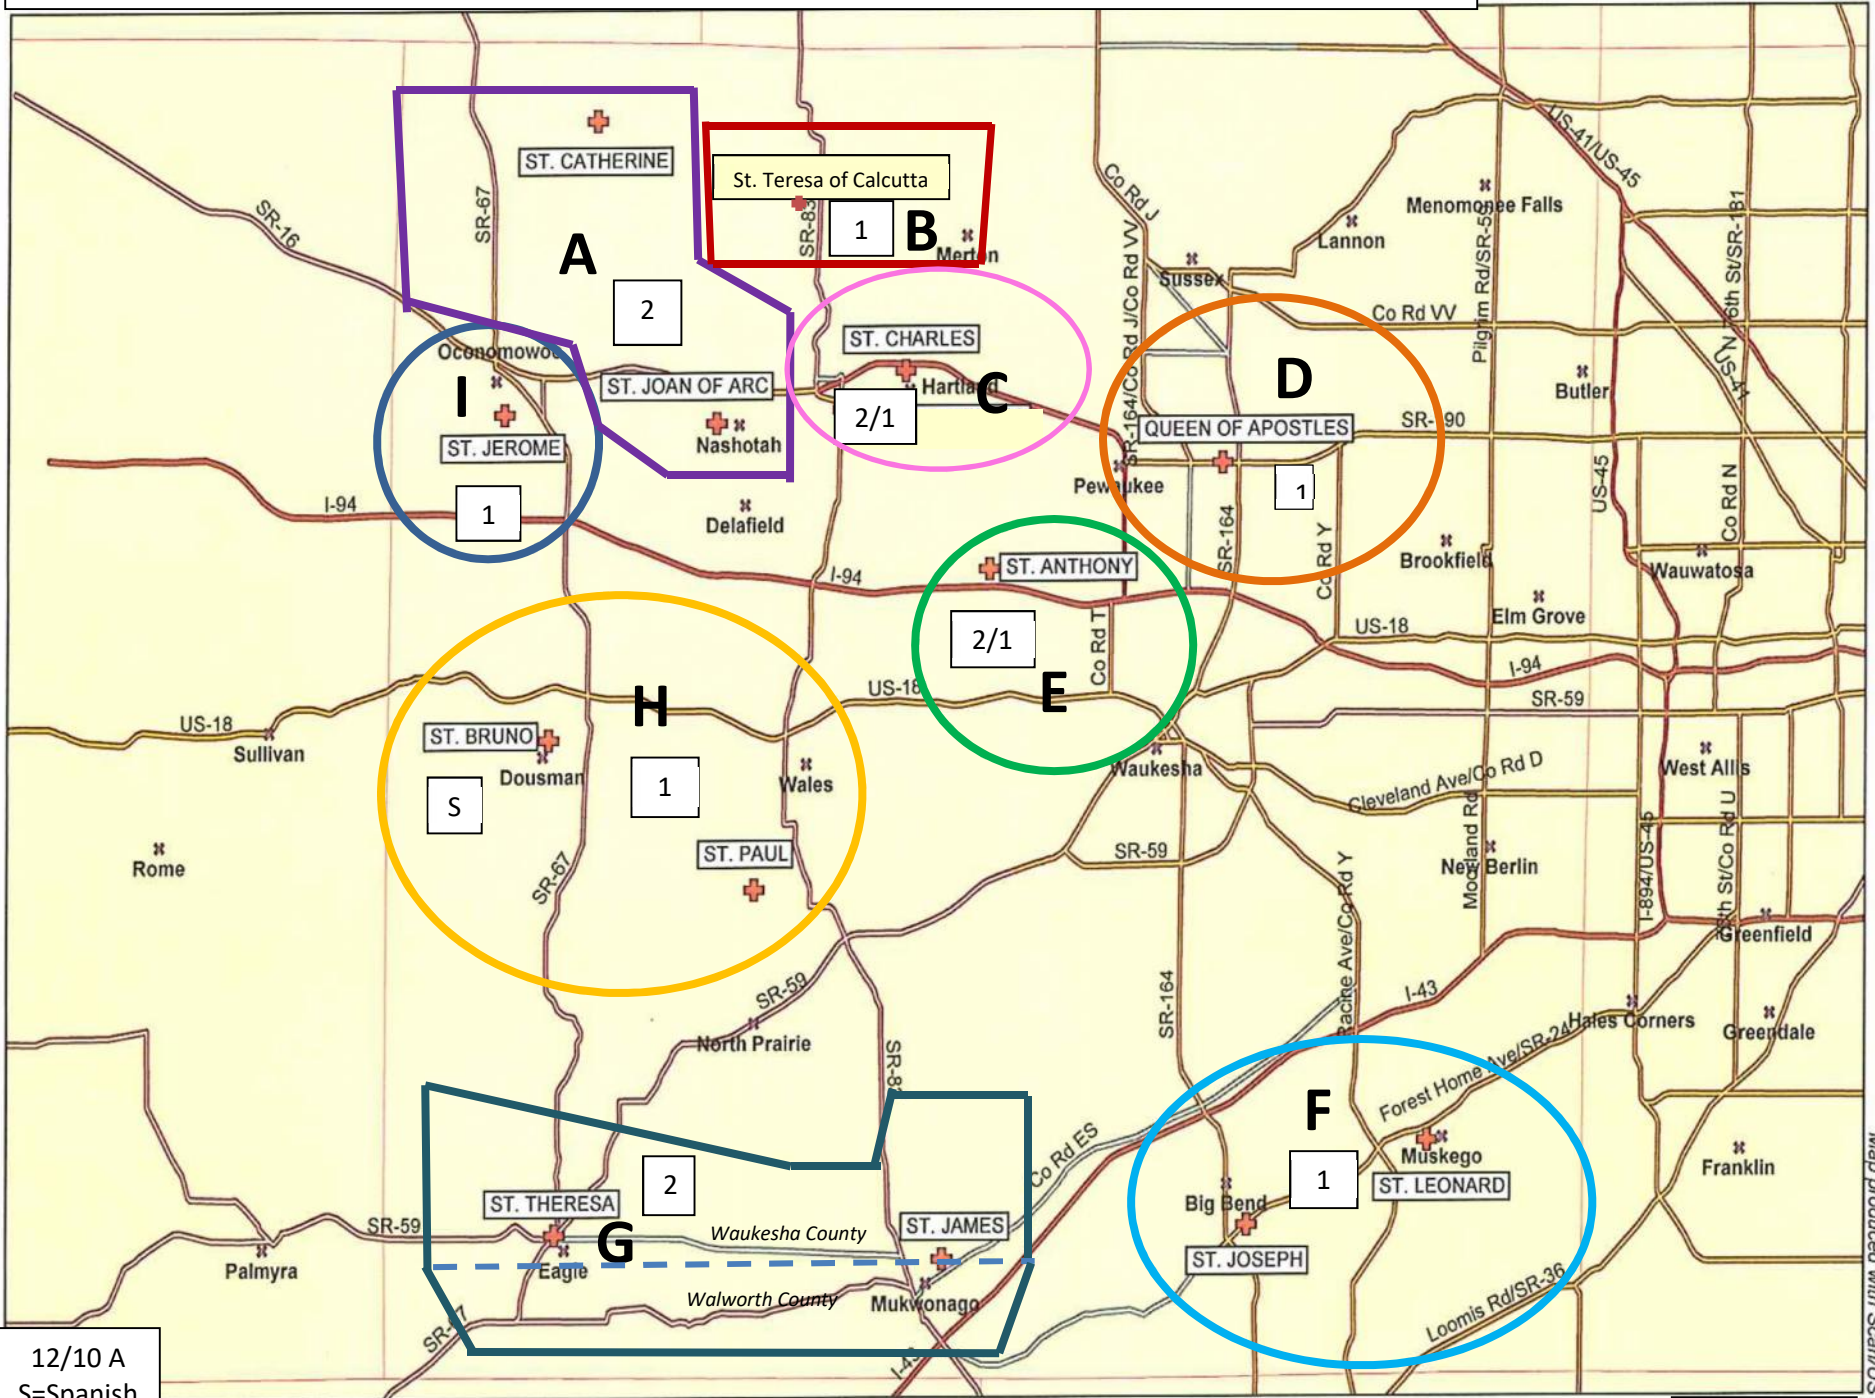

DEANERY WAUKESHA WEST – MULTI-PARISH PROJECTIONS FOR 2020

Scan/US, Inc.

12/10 A
S=Spanish

Map produced with Scan/US