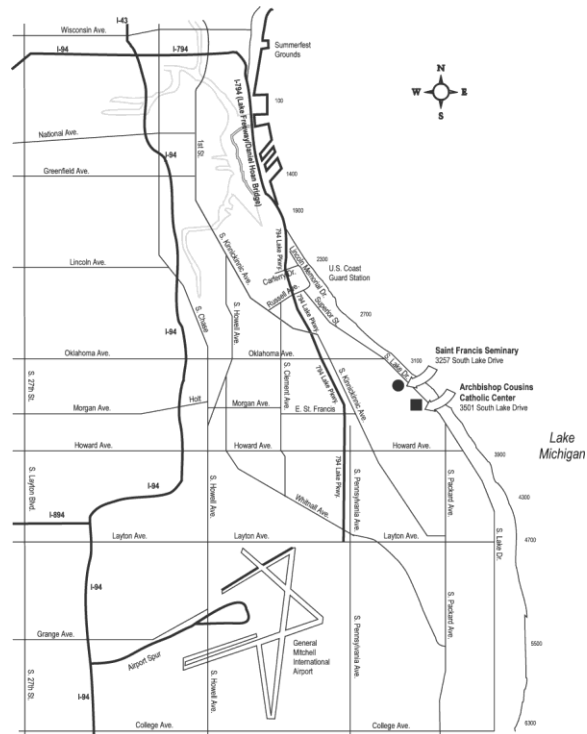

### From the North and West:

Proceed on I-43 south or I-94 east toward downtown Milwaukee and take I-794 east to the Lake Parkway South. Exit on Oklahoma Avenue east. Go east (right) on Oklahoma until it ends on South Lake Drive, then turn right (south). Follow South Lake Drive to the main entrance of Cousins Center (on your right).

### From the South:

Proceed on I-94 north toward downtown Milwaukee. After the airport interchange, exit on Howard/Holt Ave. Turn right (east) onto Howard and go 2.8 miles to Packard Ave. Turn left onto Packard Ave. and go 0.3 miles. Turn left (north) onto South Lake Dr. and go 0.4 miles to the main entrance of Cousins Center (on your left).

**FROM THE SOUTH:** Take I-43 to the Racine Avenue (Hwy Y) exit and turn to North. Stay on Racine Ave for about 7 - 8 miles till you get into Waukesha. Once you pass Hwy 164, go about 3/4 of a mile to College Ave. Turn left on College Ave. and we are 2 blocks up the street on your left.

**Holy Family - Sacred Heart Site**  
678 Western Avenue  
Fond du Lac, WI 54935

*From Milwaukee:*

I94 W / US 45 N / US 41 N to Fond du Lac

Take the Military Road Exit

Right on Military Rd

Turn left onto Pioneer Road to Western Avenue